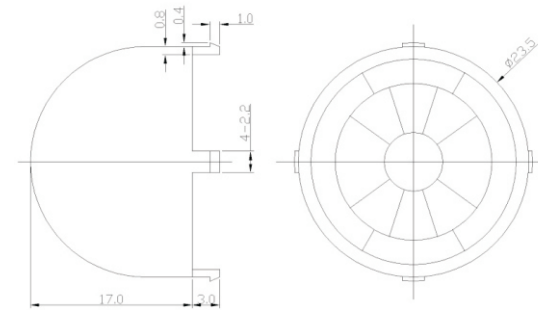

### Dimensions 尺寸圖

**Type: S9001**  
 Overall size: 13.6x13.6 (4.0+6.0) mm  
 Focal length: 6mm  
 Detection distance: 8m  
 Viewing angle: 120°

### Dimensions 尺寸圖

Type: S9002  
Overall size: 20x20x(4+11.3)mm  
Focal length: 7.6mm  
Detection distance: 5m  
Viewing angle: 90°

Dimensions 尺寸圖

Type: S9003-1  
Overall size: 22.5x22.5x(3.0+16.5) mm  
Focal length: 10.5mm  
Detection distance: 8m  
Viewing angle: 100°

Dimensions 尺寸圖

SENGBA  
OPTOELECTRONIC

Type: S9003  
Overall size: 23.5x23.5x(3.0+17.0) mm  
Focal length: 10.5mm  
Detection distance: 5m  
Viewing angle: 100°

Dimensions 尺寸圖

Type: S9006  
Overall size: 23x23x(2.5+16.5)mm  
Focal length: 10.5mm  
Detection distance: 5m  
Viewing angle: 100°

Dimensions 尺寸圖

Overall size:外型尺寸 Lens size:鏡頭尺寸 Focal length:焦距  
Detection distance:探測距離 Viewing angle:可視角度