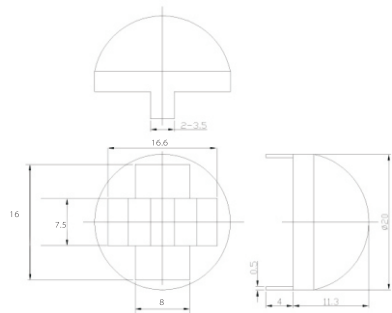

### Dimensions 尺寸圖

**Type: L8009**  
 Overall size: 45.5x45.5x11.5mm  
 Focal length: 11.5mm  
 Detection distance: 5m  
 Viewing angle: 140°

### Dimensions 尺寸圖

**Type: L8011**  
 Overall size: 45x45x11mm  
 Focal length: 15mm  
 Detection distance: 5m  
 Viewing angle: 110°

### Dimensions 尺寸圖

**Type: S9001**  
 Overall size: 13.6x13.6 (4.0+6.0) mm  
 Focal length: 6mm  
 Detection distance: 8m  
 Viewing angle: 120°

### Dimensions 尺寸圖

Type: S9002  
Overall size: 20x20x(4+11.3)mm  
Focal length: 7.6mm  
Detection distance: 5m  
Viewing angle: 90°

Dimensions 尺寸圖

Type: S9003-1  
Overall size: 22.5x22.5x(3.0+16.5) mm  
Focal length: 10.5mm  
Detection distance: 8m  
Viewing angle: 100°