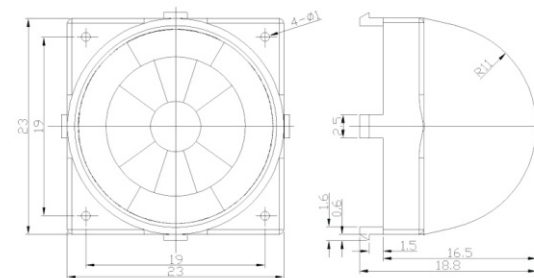

### Dimensions 尺寸圖

**Type: S9001**  
 Overall size: 13.6x13.6 (4.0+6.0) mm  
 Focal length: 6mm  
 Detection distance: 8m  
 Viewing angle: 120°

### Dimensions 尺寸圖

Type: S9002  
Overall size: 20x20x(4+11.3)mm  
Focal length: 7.6mm  
Detection distance: 5m  
Viewing angle: 90°

Dimensions 尺寸圖

Type: S9003-1  
Overall size: 22.5x22.5x(3.0+16.5) mm  
Focal length: 10.5mm  
Detection distance: 8m  
Viewing angle: 100°

Dimensions 尺寸圖

SENGBA  
OPTOELECTRONIC

Type: S9003  
Overall size: 23.5x23.5x(3.0+17.0) mm  
Focal length: 10.5mm  
Detection distance: 5m  
Viewing angle: 100°

Dimensions 尺寸圖

Type: S9006  
Overall size: 23x23x(2.5+16.5)mm  
Focal length: 10.5mm  
Detection distance: 5m  
Viewing angle: 100°

Dimensions 尺寸圖

Overall size:外型尺寸 Lens size:鏡頭尺寸 Focal length:焦距  
Detection distance:探測距離 Viewing angle:可視角度