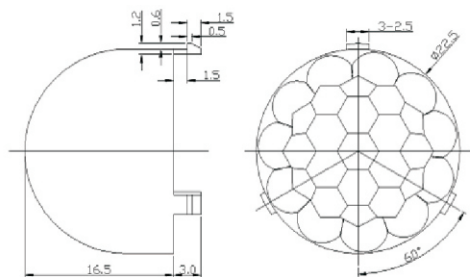

### Dimensions 尺寸圖

**Type: S9001**  
 Overall size: 13.6x13.6 (4.0+6.0) mm  
 Focal length: 6mm  
 Detection distance: 8m  
 Viewing angle: 120°

### Dimensions 尺寸圖

Type: S9002  
Overall size: 20x20x(4+11.3)mm  
Focal length: 7.6mm  
Detection distance: 5m  
Viewing angle: 90°

Dimensions 尺寸圖

Type: S9003-1  
Overall size: 22.5x22.5x(3.0+16.5) mm  
Focal length: 10.5mm  
Detection distance: 8m  
Viewing angle: 100°

Dimensions 尺寸圖

SENGBA  
OPTOELECTRONIC

Type: S9003  
Overall size: 23.5x23.5x(3.0+17.0) mm  
Focal length: 10.5mm  
Detection distance: 5m  
Viewing angle: 100°

Dimensions 尺寸圖

Type: S9006  
Overall size: 23x23x(2.5+16.5)mm  
Focal length: 10.5mm  
Detection distance: 5m  
Viewing angle: 100°

Dimensions 尺寸圖

Overall size:外型尺寸 Lens size:鏡頭尺寸 Focal length:焦距  
Detection distance:探測距離 Viewing angle:可視角度