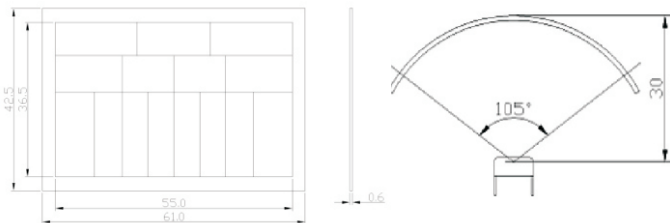

### Dimensions 尺寸圖

**Type: D7012WT**  
 Overall size: 58x45x0.6mm  
 Focal length: 29.7mm  
 Detection distance: 10m  
 Viewing angle: 80°

### Dimensions 尺寸圖

**Type: L8006WT**  
 Overall size: 49x37.5x3.2mm  
 Focal length: 23mm  
 Detection distance: 6m  
 Viewing angle: 180°

### Dimensions 尺寸圖

**Type: L8009**  
 Overall size: 45.5x45.5x11.5mm  
 Focal length: 11.5mm  
 Detection distance: 5m  
 Viewing angle: 140°

### Dimensions 尺寸圖

**Type: S9001**  
 Overall size: 13.6x13.6 (4.0+6.0) mm  
 Focal length: 6mm  
 Detection distance: 8m  
 Viewing angle: 120°