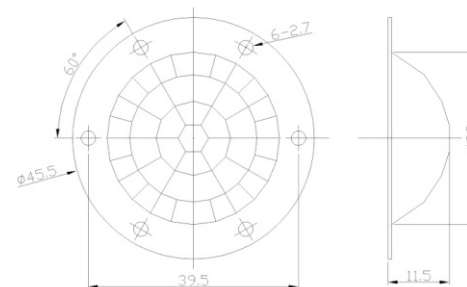

### Dimensions 尺寸圖

**Type: D7012WT**  
 Overall size: 58x45x0.6mm  
 Focal length: 29.7mm  
 Detection distance: 10m  
 Viewing angle: 80°

### Dimensions 尺寸圖

**Type: L8006WT**  
 Overall size: 49x37.5x3.2mm  
 Focal length: 23mm  
 Detection distance: 6m  
 Viewing angle: 180°

### Dimensions 尺寸圖

**Type: L8009**  
 Overall size: 45.5x45.5x11.5mm  
 Focal length: 11.5mm  
 Detection distance: 5m  
 Viewing angle: 140°

### Dimensions 尺寸圖

**Type: L8011**  
 Overall size: 45x45x11mm  
 Focal length: 15mm  
 Detection distance: 5m  
 Viewing angle: 110°