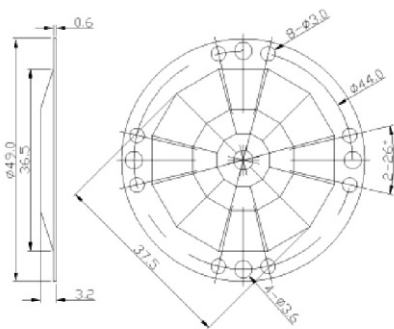

### Dimensions 尺寸圖

**Type: D7012WT**  
 Overall size: 58x45x0.6mm  
 Focal length: 29.7mm  
 Detection distance: 10m  
 Viewing angle: 80°

### Dimensions 尺寸圖

**Type: L8006WT**  
 Overall size: 49x37.5x3.2mm  
 Focal length: 23mm  
 Detection distance: 6m  
 Viewing angle: 180°

### Dimensions 尺寸圖

**Type: L8009**  
 Overall size: 45.5x45.5x11.5mm  
 Focal length: 11.5mm  
 Detection distance: 5m  
 Viewing angle: 140°

### Dimensions 尺寸圖

**Type: L8011**  
 Overall size: 45x45x11mm  
 Focal length: 15mm  
 Detection distance: 5m  
 Viewing angle: 110°