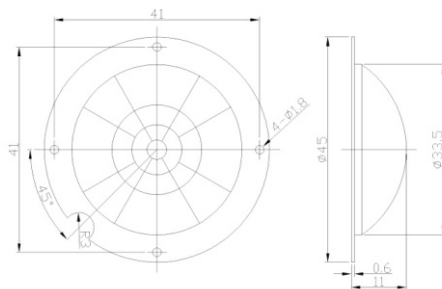

### Dimensions 尺寸圖

**Type: L8006WT**  
 Overall size: 49x37.5x3.2mm  
 Focal length: 23mm  
 Detection distance: 6m  
 Viewing angle: 180°

### Dimensions 尺寸圖

**Type: L8009**  
 Overall size: 45.5x45.5x11.5mm  
 Focal length: 11.5mm  
 Detection distance: 5m  
 Viewing angle: 140°

### Dimensions 尺寸圖

**Type: L8011**  
 Overall size: 45x45x11mm  
 Focal length: 15mm  
 Detection distance: 5m  
 Viewing angle: 110°

### Dimensions 尺寸圖

**Type: S9001**  
 Overall size: 13.6x13.6 (4.0+6.0) mm  
 Focal length: 6mm  
 Detection distance: 8m  
 Viewing angle: 120°