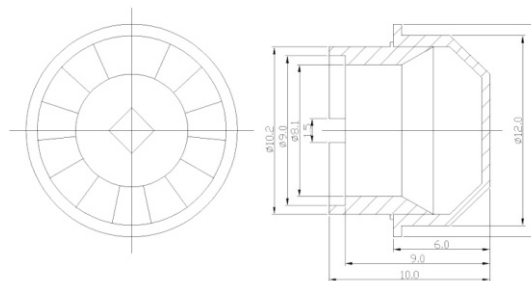

### Dimensions 尺寸圖

**Type: L8009**  
 Overall size: 45.5x45.5x11.5mm  
 Focal length: 11.5mm  
 Detection distance: 5m  
 Viewing angle: 140°

### Dimensions 尺寸圖

**Type: L8011**  
 Overall size: 45x45x11mm  
 Focal length: 15mm  
 Detection distance: 5m  
 Viewing angle: 110°

### Dimensions 尺寸圖

**Type: S9001**  
 Overall size: 13.6x13.6 (4.0+6.0) mm  
 Focal length: 6mm  
 Detection distance: 8m  
 Viewing angle: 120°

### Dimensions 尺寸圖

Type: S9002  
Overall size: 20x20x(4+11.3)mm  
Focal length: 7.6mm  
Detection distance: 5m  
Viewing angle: 90°

Dimensions 尺寸圖

Type: S9003-1  
Overall size: 22.5x22.5x(3.0+16.5) mm  
Focal length: 10.5mm  
Detection distance: 8m  
Viewing angle: 100°