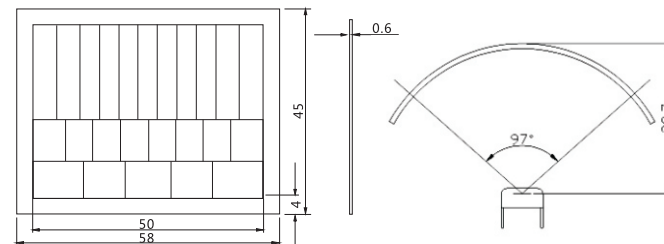

### Dimensions 尺寸圖

**Type: D7012WT**  
 Overall size: 58x45x0.6mm  
 Focal length: 29.7mm  
 Detection distance: 10m  
 Viewing angle: 80°

### Dimensions 尺寸圖

**Type: L8006WT**  
 Overall size: 49x37.5x3.2mm  
 Focal length: 23mm  
 Detection distance: 6m  
 Viewing angle: 180°

### Dimensions 尺寸圖

**Type: L8009**  
 Overall size: 45.5x45.5x11.5mm  
 Focal length: 11.5mm  
 Detection distance: 5m  
 Viewing angle: 140°

### Dimensions 尺寸圖

**Type: S9001**  
 Overall size: 13.6x13.6 (4.0+6.0) mm  
 Focal length: 6mm  
 Detection distance: 8m  
 Viewing angle: 120°