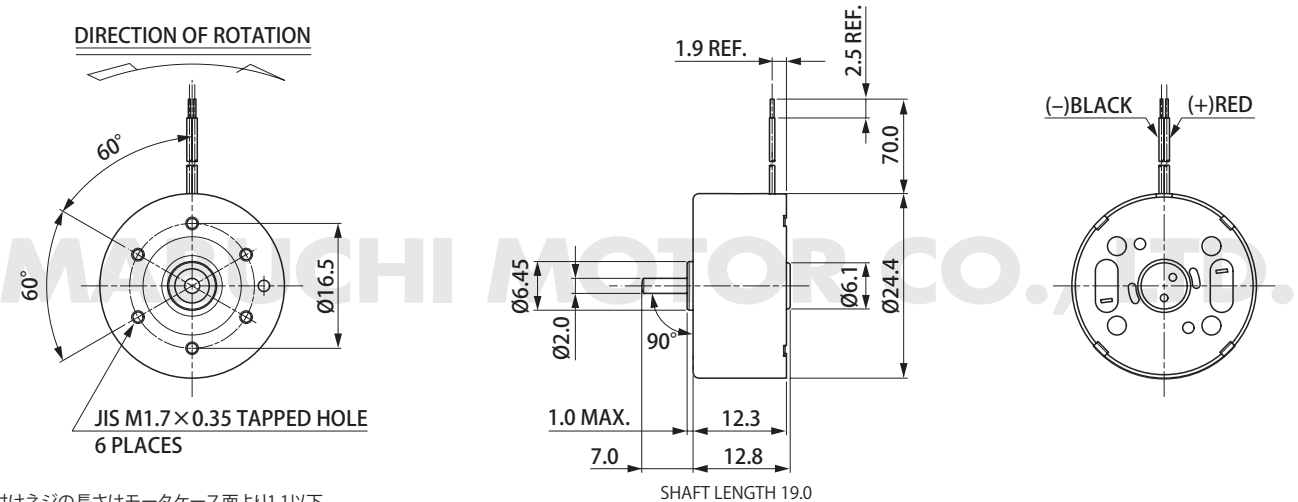

MODEL	VOLTAGE		NO LOAD		AT MAXIMUM EFFICIENCY					STALL		
	OPERATING RANGE	NOMINAL	SPEED	CURRENT	SPEED	CURRENT	TORQUE		OUTPUT	TORQUE		
			r/min	A	r/min	A	mN-m	g-cm	W	mN-m	g-cm	A
RF-300FA-12350	1.5~6.0	3V CONSTANT	3500	0.022	2830	0.093	0.48	4.9	0.14	2.51	26	0.39

端子仕様もあります。
Also available with terminals (without leadwires).
也有端子规格。

取付けネジの長さはモータケース面より1.1以下
Usable machine screw length 1.1 max. from motor mounting surface.
安装螺丝的长度须从马达壳面算起1.1以内

UNIT : MILLIMETERS

RF-300FA-12350 3.0V