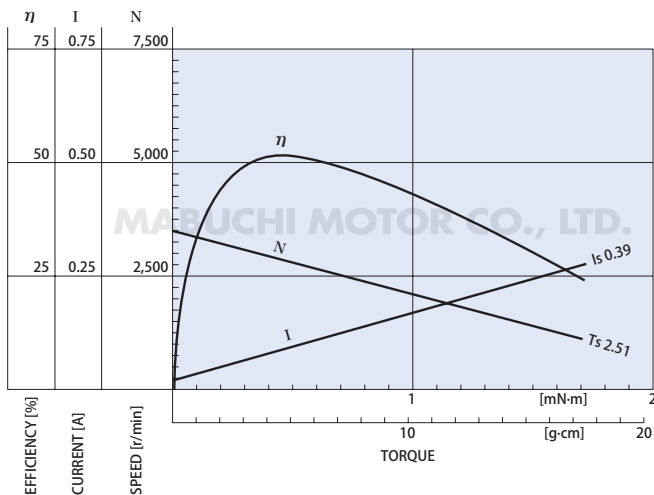

MODEL	VOLTAGE		NO LOAD		AT MAXIMUM EFFICIENCY					STALL		
	OPERATING RANGE	NOMINAL	SPEED	CURRENT	SPEED	CURRENT	TORQUE		OUTPUT	TORQUE		
			r/min	A	r/min	A	mN-m	g-cm	W	mN-m	g-cm	A
RF-300FA-12350	1.5~6.0	3V CONSTANT	3500	0.022	2830	0.093	0.48	4.9	0.14	2.51	26	0.39

端子仕様もあります。
Also available with terminals (without leadwires).
也有端子规格。

取付けネジの長さはモータケース面より1.1以下
Usable machine screw length 1.1 max. from motor mounting surface.
安装螺丝的长度须从马达壳面算起1.1以内

UNIT : MILLIMETERS

RF-300FA-12350 3.0V