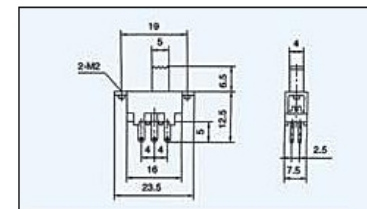

KBB40-2P2W ON-ON
1A 125VAC 0.5A250VAC
DPDT 6P