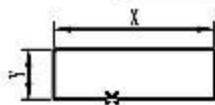

SP068-1.2V IP65 on-off 10.5x28.5mm

ZIP-2002.ru

Z	X	Y
0.75~1.25	28.1 ^{+0.10} ₀	10.7 ^{+0.10} ₀
1.25~2.00	28.2 ^{+0.10} ₀	10.7 ^{+0.10} ₀
2.00~3.00	28.3 ^{+0.10} ₀	10.7 ^{+0.10} ₀