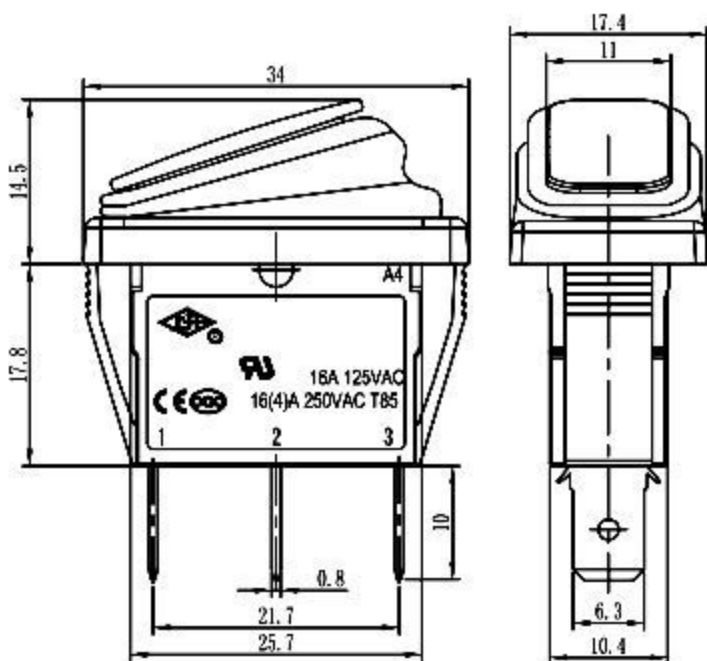

SP068-1.2V IP65 on-off 10.5x28.5mm

ZIP-2002.ru

Z	X	Y
0.75~1.25	28.1 ^{+0.10} ₀	10.7 ^{+0.10} ₀
1.25~2.00	28.2 ^{+0.10} ₀	10.7 ^{+0.10} ₀
2.00~3.00	28.3 ^{+0.10} ₀	10.7 ^{+0.10} ₀