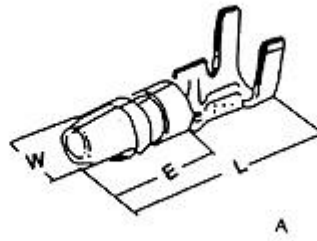

ITEM.NO.	ITEM No.	Metal	Wire range	Dimension				Thickness
				D (mm)	W (mm)	L (mm)	E (mm)	
A	DJ611-2.8x0.5B	Brass	1.0-1.5	/	2.8	21.0	12.0	0.5
B	DJ611-6.3A		0.5-0.8	7.9	6.3	25.0	13.8	0.4
B	DJ611-6.3B		1.0-1.5	7.9	6.3	25.0	13.8	0.4
B	DJ612-6.3C		2.0-2.5	7.9	6.3	25.0	13.8	0.4
C	DJ617-6.3B		1.0-1.5	/	6.3	19.2	/	0.4

Fig	ITEM No.	Metal	Wire range	Dimension			Thickness
				W (mm)	L (mm)	E (mm)	
A	DJ621-E2.8x0.5B	Brass	1.0-1.5	4.7	16.0	6.6	0.3
A	DJ621-D2.8x2.5A		0.5-0.8	3.7	15.1	6.3	0.25
A	DJ621-E4.8x0.5A		0.5-0.8	6.0	13.8		0.3
B	DJ625-4.8x0.8A		0.5-0.8	6.4	12.0	6.2	0.4
C	DJ621-5A		0.5-0.8	5.2	17	5.5	0.3
C	DJ611-5B		1.0-1.5	5.2	17	5.5	0.3
D	DJ621-A6.3B		1.0-1.5	7.7	18.5	7.5	0.4
E	DJ622-D6.3B		1.0-1.5	7.7	17.5	7.5	0.4

Fig	ITEM No.	Metal	Wire range	Dimension					Thickness
				D	H	W	L	E	
A	DJ211-3.5B	Brass	1.0-1.5			3.5	15.0		0.5
A	DJ211-4B		1.0-1.5			4.0	16		0.5
B	DJ211-2.3B		1.0-1.5			3.9	19.0	7.4	0.3
B	DJ211-3.5B		1.0-1.5			3.3	17.6	6.5	0.3
B	DJ211-4B		1.0-1.5			3.8	17.6	6.5	0.3