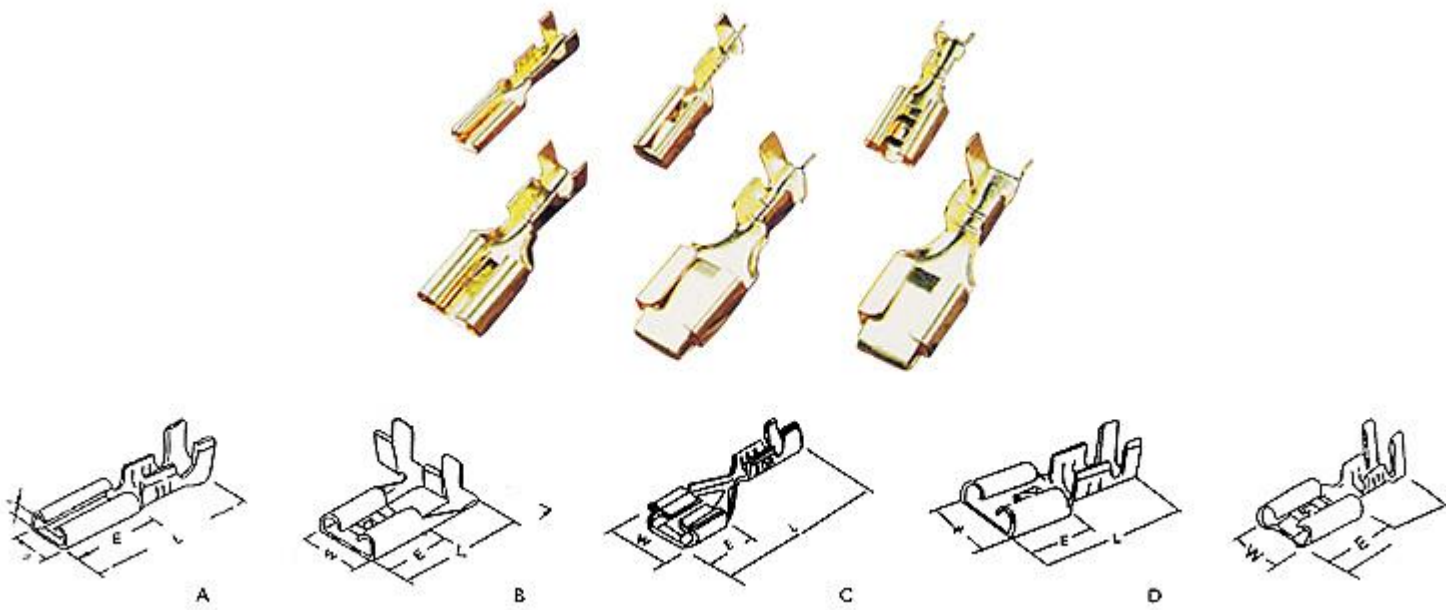

ITEM.NO.	ITEM No.	Metal	Wire range	Dimension				Thickness
				D (mm)	W (mm)	L (mm)	E (mm)	
A	DJ611-2.8x0.5B	Brass	1.0-1.5	/	2.8	21.0	12.0	0.5
B	DJ611-6.3A		0.5-0.8	7.9	6.3	25.0	13.8	0.4
B	DJ611-6.3B		1.0-1.5	7.9	6.3	25.0	13.8	0.4
B	DJ612-6.3C		2.0-2.5	7.9	6.3	25.0	13.8	0.4
C	DJ617-6.3B		1.0-1.5	/	6.3	19.2	/	0.4

Fig	ITEM No.	Metal	Wire range	Dimension			Thickness
				W (mm)	L (mm)	E (mm)	
A	DJ621-E2.8x0.5B	Brass	1.0-1.5	4.7	16.0	6.6	0.3
A	DJ621-D2.8x2.5A		0.5-0.8	3.7	15.1	6.3	0.25
A	DJ621-E4.8x0.5A		0.5-0.8	6.0	13.8		0.3
B	DJ625-4.8x0.8A		0.5-0.8	6.4	12.0	6.2	0.4
C	DJ621-5A		0.5-0.8	5.2	17	5.5	0.3
C	DJ611-5B		1.0-1.5	5.2	17	5.5	0.3
D	DJ621-A6.3B		1.0-1.5	7.7	18.5	7.5	0.4
E	DJ622-D6.3B		1.0-1.5	7.7	17.5	7.5	0.4

Fig	ITEM No.	Metal	Wire range	Dimension					Thickness
				D	H	W	L	E	
A	DJ211-3.5B	Brass	1.0-1.5			3.5	15.0		0.5
A	DJ211-4B		1.0-1.5			4.0	16		0.5
B	DJ211-2.3B		1.0-1.5			3.9	19.0	7.4	0.3
B	DJ211-3.5B		1.0-1.5			3.3	17.6	6.5	0.3
B	DJ211-4B		1.0-1.5			3.8	17.6	6.5	0.3